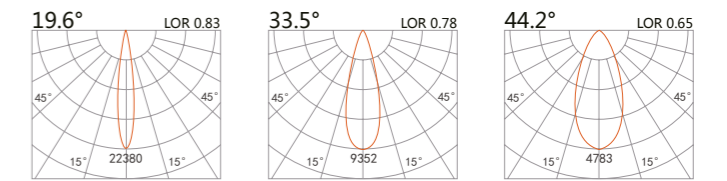

TRACK-SPOT LIGHT TELESCOPE

227 143

LED Power 33W
Colour Temp 2700/3000K
 4000/5000K
Luminous 3769lm
 3769lm

LIGHT DISTRIBUTION For 3000k

227 144

LED Power 44W
Colour Temp 2700/3000K
 4000/5000K
Luminous 5339lm
 5339lm

LIGHT DISTRIBUTION For 3000k

white grey black