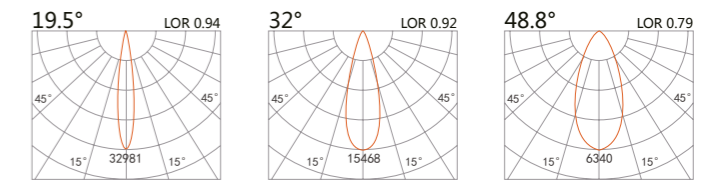

TRACK-SPOT LIGHT TELESCOPE

227 143

LED Power 33W
Colour Temp 2700/3000K
 4000/5000K
Luminous 3769lm
 3769lm

LIGHT DISTRIBUTION For 3000k

227 144

LED Power 44W
Colour Temp 2700/3000K
 4000/5000K
Luminous 5339lm
 5339lm

LIGHT DISTRIBUTION For 3000k

white grey black